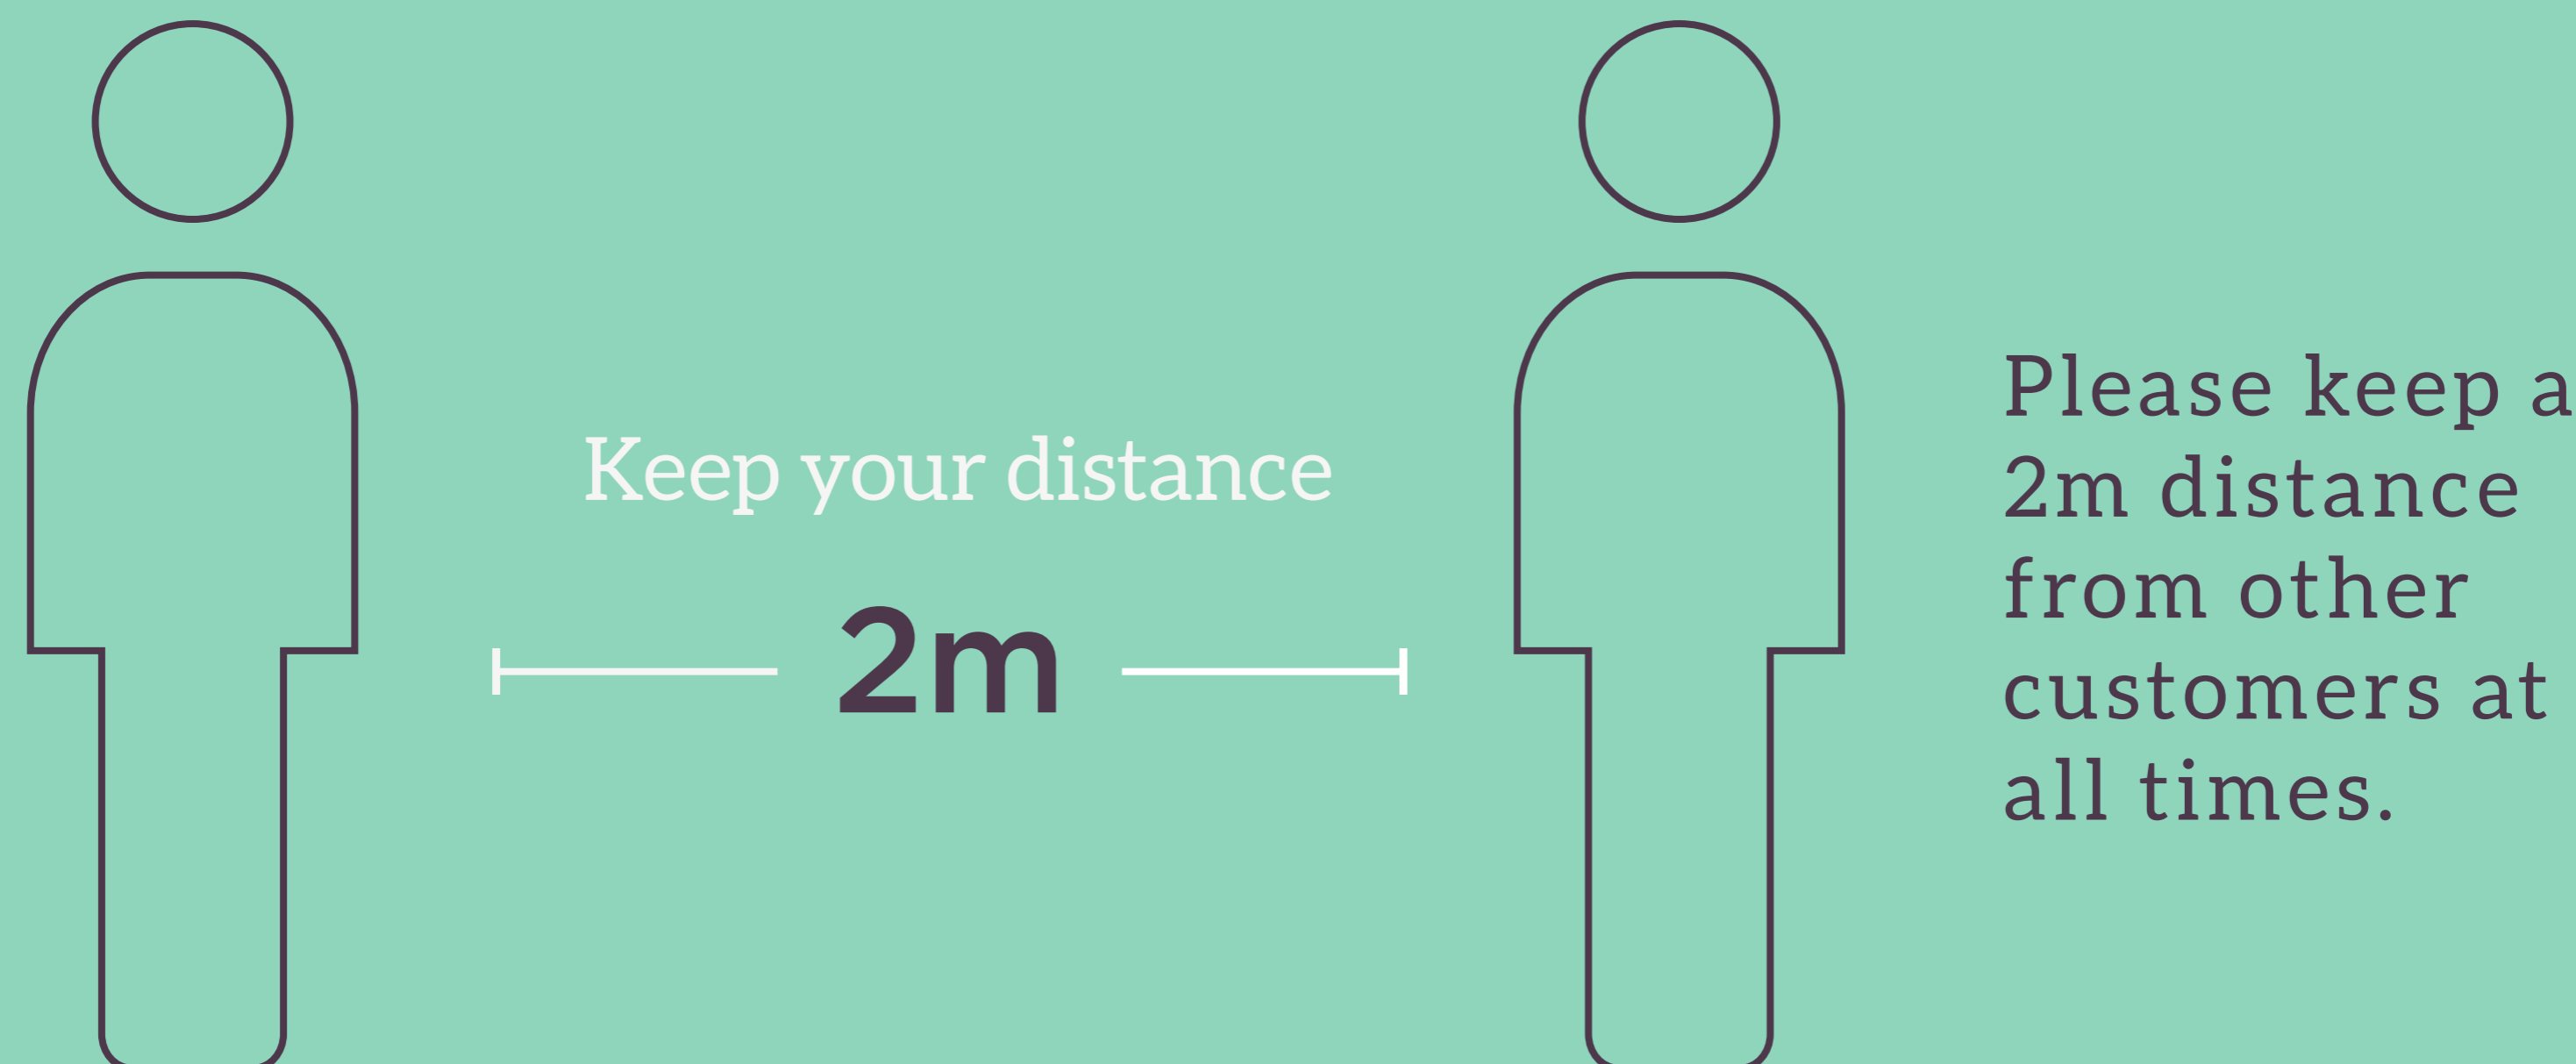

# WHAT TO EXPECT

When you come to visit us

You will be asked to stay on the left hand side as you travel through the centre.

Please keep a 2m distance from other customers at all times.

These stickers will be placed outside our stores. Please be prepared to queue when you come to visit us.

We encourage you to wear a mask when visiting Bon Accord.

When you come to visit our public toilets, we ask that you **take responsibility for yourself and for your family group**

Please ensure that you always **maintain your distance** other visitors and **wash hands thoroughly**